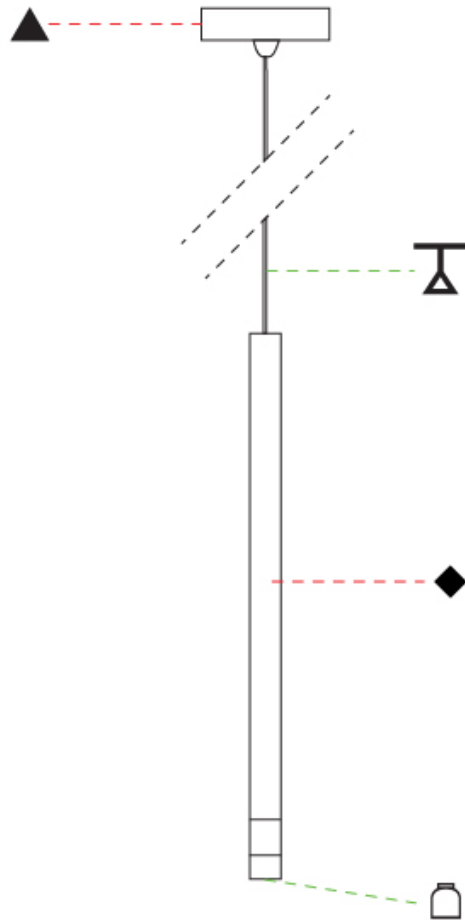

METROPOLIS MONOPOINT HALO SUSPENSION

D201032-

PROJECT
TYPE
SPECIFIER
QUANTITY
DATE

D