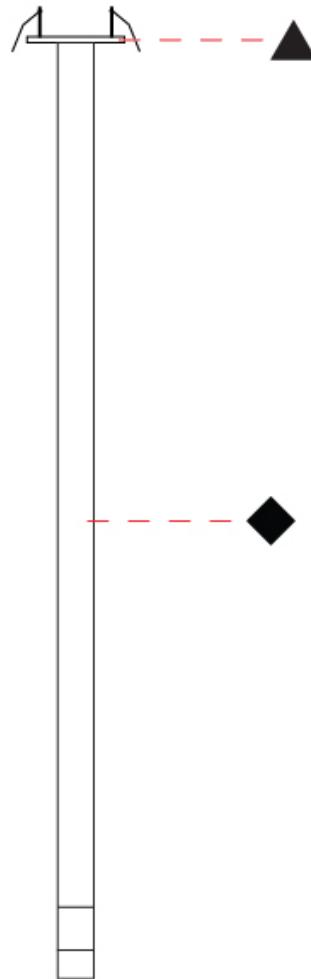

METROPOLIS MONOPOINT HALO SURFACE

D202007-

PROJECT

TYPE

SPECIFIER

QUANTITY

DATE

D