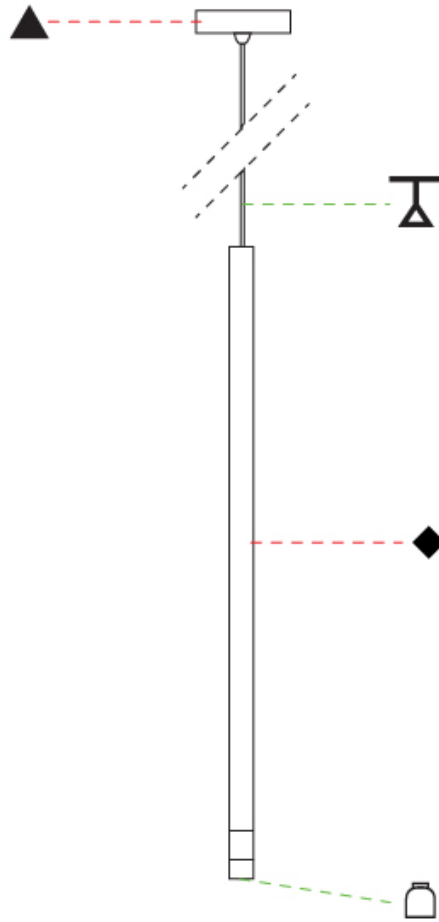

METROPOLIS MONOPOINT HALO SUSPENSION

D201033-

PROJECT

TYPE

SPECIFIER

QUANTITY

DATE

D