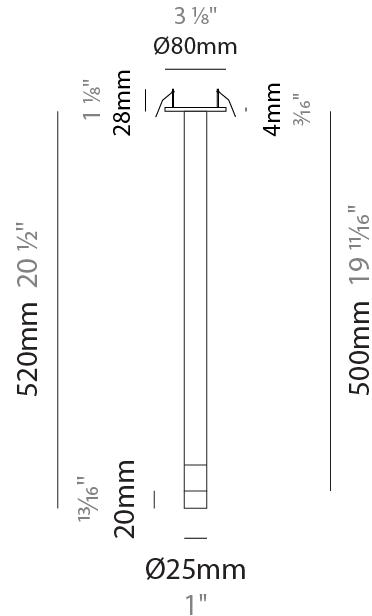

GENERAL

Series: Metropolis
Subseries: Metropolis Monopoint Halo
Partner: Zaneen
Division: Design
Installation: Surface
Product Type: Ceiling Surface
Mounting Location: Ceiling
Light Distribution: Downlight

PHYSICAL

Aperture Sizes - Downlights: 1"
Shape: Cylinder
Diameter (mm): 80
Diameter (in): 3 1/8"
Height (mm): 520
Height (in): 20 1/2"
Fixture Finish: BLK / BRZ / IND
Holder Finish: BLK / BRZ / IND / WHI
Fixture Material: Aluminum
Upon Request: Cylinder height. Max. 1830 mm / 72". Min 153mm / 6". Min. qty required 50 pcs.

ELECTRICAL

Lamp Type: LED
Input Wattage (W): 3.65
Total Output Wattage (W): 2.7
Dimming: Non-Dimmable
Driver Included: Yes
Driver Location: Integrated
Driver Type: Constant Current - Universal
Driver Class: Class 2
Input Voltage (V): 120 - 277
Constant Current (MA): 700
Upon Request: (Not included - see components) Remote: Phase dimming @120Vac only / 0-10Vdc dimming (dimming requires min. 3 fixtures)

LED

Number of LEDs: 1
Color Temperature (°K): 3000 / 4000
Nominal Lumen (lm): 124 / 133
CRI: >90 CRI
Lamp Life (hrs): 50000
Upon Request: 3500K

OPTICAL

Optic°: 12 / 28 / 44

RATINGS AND CERTIFICATIONS

Certified By: Certified for North American Standards
IP rating: IP41 (Damp)
Upon Request: Damp Rated for Exterior