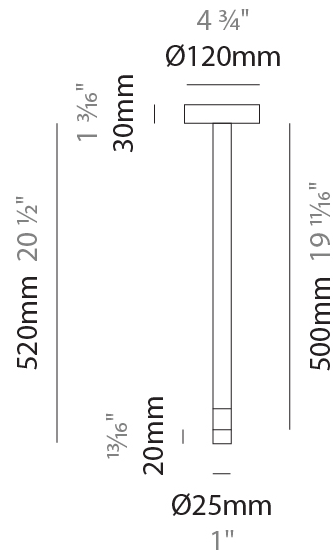

GENERAL

Series: Metropolis
Subseries: Metropolis Monopoint Halo
Partner: Zaneen
Division: Design
Installation: Surface
Product Type: Ceiling Surface
Mounting Location: Ceiling
Light Distribution: Downlight

PHYSICAL

Aperture Sizes - Downlights: 1"
Shape: Cylinder
Diameter (mm): 120
Diameter (in): 4 3/4
Height (mm): 520
Height (in): 20 1/2
Fixture Finish: [BLK / BRZ / IND](#)
Holder Finish: [BLK / BRZ / IND / WHI](#)
Fixture Material: Aluminum
Upon Request: Cylinder height. Max. 1830 mm / 72". Min 153mm / 6".
Min. qty required 50 pcs.

ELECTRICAL

Lamp Type: LED
Input Wattage (W): 3.65
Total Output Wattage (W): 2.7
Dimming: Non-Dimmable
Driver Included: Yes
Driver Location: Integrated
Driver Type: Constant Current - Universal
Driver Class: Class 2
Input Voltage (V): 120 - 277
Constant Current (MA): 700
Upon Request: (Not included - see components) Remote: Phase dimming @120Vac only / 0-10Vdc dimming (dimming requires min. 3 fixtures)

LED

Number of LEDs: 1
Color Temperature (°K): [3000 / 4000](#)
Nominal Lumen (lm): 124 / 133
CRI: >90 CRI
Lamp Life (hrs): 50000
Upon Request: 3500K

OPTICAL

Optic: [12 / 28 / 44](#)

RATINGS AND CERTIFICATIONS

Certified By: Certified for North American Standards
IP rating: IP41 (Damp)
Upon Request: Damp Rated for Exterior

PROJECT
TYPE
SPECIFIER
QUANTITY
DATE