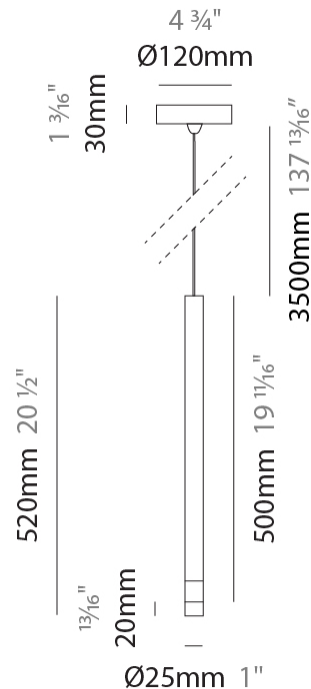

GENERAL

Series: Metropolis
Subseries: Metropolis Monopoint Halo
Partner: Zaneen
Division: Design
Installation: Suspension
Product Type: Pendant
Mounting Location: Ceiling
Light Distribution: Downlight

PHYSICAL

Shape: Cylinder
Diameter (mm): 25
Diameter (in): 1
Height (mm): 520
Height (in): 20 1/2
Fixture Finish: BLK / BRZ / IND
Holder Finish: BLK / BRZ / IND / WHI
Fixture Material: Aluminum
Cable Details: Black or Transparent - 3500mm / 137 13/16"
Upon Request: Cylinder height. Max. 1830 mm / 72". Min 153mm / 6". Min. qty required 50 pcs.

ELECTRICAL

Lamp Type: LED
Input Wattage (W): 3.65
Total Output Wattage (W): 2.7
Dimming: Non-Dimmable
Driver Included: Yes
Driver Location: Integrated
Driver Type: Constant Current - Universal
Driver Class: Class 2
Input Voltage (V): 120 - 277
Constant Current (MA): 700
Upon Request: Remote: Phase dimming @120Vac only / 0-10Vdc dimming (dimming requires min. 3 fixtures)

LED

Number of LEDs: 1
Color Temperature (°K): 3000 / 4000
Max. Delivered Lumen (lm): 114 / 122
Nominal Lumen (lm): 124 / 133
CRI: >90 CRI
Lamp Life (hrs): 50000
Upon Request: 3500K

OPTICAL

Optic°: 12 / 28 / 44
Upon Request: Damp Rated for Exterior

RATINGS AND CERTIFICATIONS

Certified By: Certified for North American Standards
IP rating: IP41 (Damp)