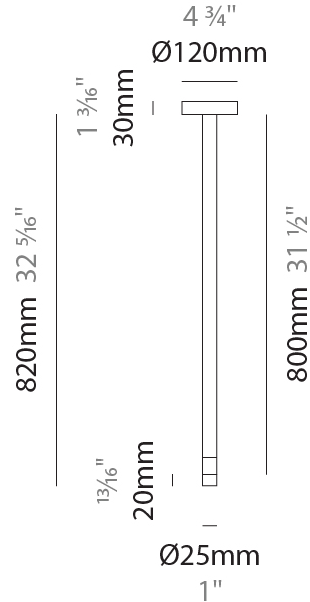

GENERAL

Series: Metropolis
Subseries: Metropolis Monopoint Halo
Partner: Zaneen
Division: Design
Installation: Surface
Product Type: Ceiling Surface
Mounting Location: Ceiling
Light Distribution: Downlight

PHYSICAL

Aperture Sizes - Downlights: 1"
Shape: Cylinder
Diameter (mm): 120
Diameter (in): 4 3/4
Height (mm): 820
Height (in): 32 5/16
Fixture Finish: [BLK / BRZ / IND](#)
Holder Finish: [BLK / BRZ / IND / WHI](#)
Fixture Material: Aluminum
Upon Request: Cylinder height. Max. 1830 mm / 72". Min 153mm / 6".
Min. qty required 50 pcs.

ELECTRICAL

Lamp Type: LED
Input Wattage (W): 3.65
Total Output Wattage (W): 2.7
Dimming: Non-Dimmable
Driver Included: Yes
Driver Location: Integrated
Driver Type: Constant Current - Universal
Driver Class: Class 2
Input Voltage (V): 120 - 277
Constant Current (MA): 700
Upon Request: (Not included - see components) Remote: Phase dimming @120Vac only / 0-10Vdc dimming (dimming requires min. 3 fixtures)

LED

Number of LEDs: 1
Color Temperature (°K): [3000 / 4000](#)
Nominal Lumen (lm): 124 / 133
CRI: >90 CRI
Lamp Life (hrs): 50000
Upon Request: 3500K

OPTICAL

Optic°: [12 / 28 / 44](#)

RATINGS AND CERTIFICATIONS

Certified By: Certified for North American Standards
IP rating: IP41 (Damp)
Upon Request: Damp Rated for Exterior

PROJECT
TYPE
SPECIFIER
QUANTITY
DATE