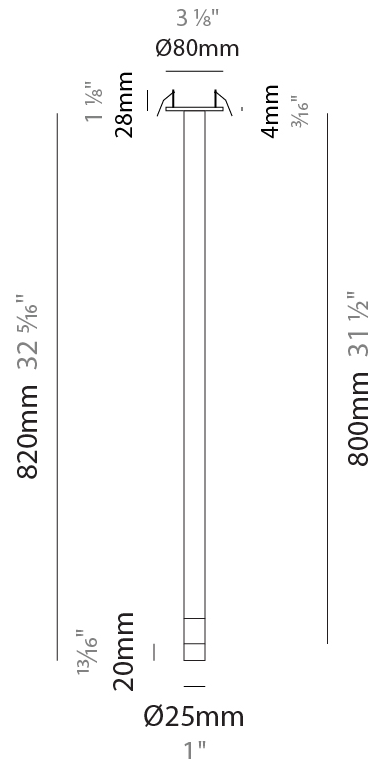

GENERAL

Series: Metropolis
Subseries: Metropolis Monopoint Halo
Partner: Zaneen
Division: Design
Installation: Surface
Product Type: Ceiling Surface
Mounting Location: Ceiling
Light Distribution: Downlight

PHYSICAL

Aperture Sizes - Downlights: 1"
Shape: Cylinder
Diameter (mm): 80
Diameter (in): 3 1/8"
Height (mm): 820
Height (in): 32 5/16"
Fixture Finish: [BLK / BRZ / IND](#)
Holder Finish: [BLK / BRZ / IND / WHI](#)
Fixture Material: Aluminum
Upon Request: Cylinder height. Max. 1830 mm / 72". Min 153mm / 6".
Min. qty required 50 pcs.

ELECTRICAL

Lamp Type: LED
Input Wattage (W): 3.65
Total Output Wattage (W): 2.7
Dimming: Non-Dimmable
Driver Included: Yes
Driver Location: Integrated
Driver Type: Constant Current - Universal
Driver Class: Class 2
Input Voltage (V): 120 - 277
Constant Current (MA): 700
Upon Request: (Not included - see components) Remote: Phase dimming @120Vac only / 0-10Vdc dimming (dimming requires min. 3 fixtures)

LED

Number of LEDs: 1
Color Temperature (°K): [3000 / 4000](#)
Nominal Lumen (lm): 124 / 133
CRI: >90 CRI
Lamp Life (hrs): 50000
Upon Request: 3500K

OPTICAL

Optic°: [12 / 28 / 44](#)

RATINGS AND CERTIFICATIONS

Certified By: Certified for North American Standards
IP rating: IP41 (Damp)
Upon Request: Damp Rated for Exterior

PROJECT
TYPE
SPECIFIER
QUANTITY
DATE